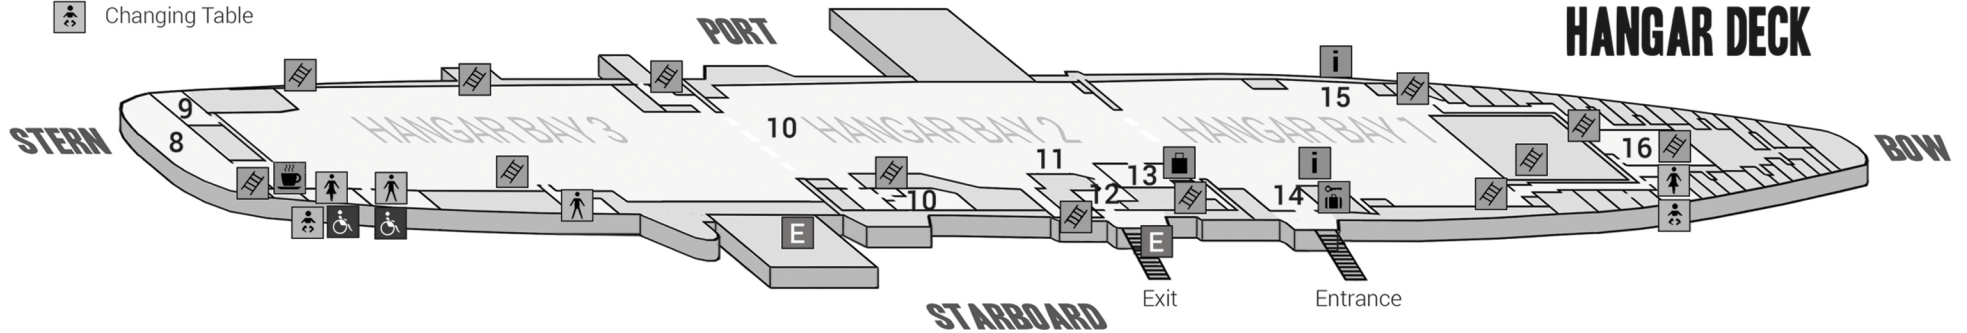

FLIGHT DECK

01 LEVEL

MUSEUM MAP

-  Ladder
-  Information
-  Men's Restroom
-  Women's Restroom
-  Accessible
-  Changing Table
-  Lockers
-  Ship's Store
-  Food & Drink
-  Emergency Exit

HANGAR DECK

2ND DECK

- | | | | |
|--|---|---|------------------------------------|
| 1. Arresting Cables & Barricade Net | 10. The Space Race & Apollo Splashdown | 19. Chapel & Ship's Library | 28. Post Office |
| 2. LSO Platform & Fresnel Lens System | 11. Special Exhibition Gallery | 20. Torpedo Workshop | 29. Marine Detachment |
| 3. Aircraft Elevators | 12. Security Desk (Lost & Found) | 21. <i>Exhibit Under Construction</i> | 30. Ready Room 4 |
| 4. Island (Island Tours Start Here) | 13. Ship's Store | 22. Women in the Military | 31. Anti-Submarine Warfare Exhibit |
| 5. Catapults | 14. Admissions & Information | 23. Sickbay | 32. Special Exhibition Gallery |
| 6. Junior Officers' Berthing | 15. Orientation | 24. Artificial Reefs & Sunken Ships | 33. Mothballs to Museum |
| 7. Fo'c'sle | 16. Forward Auxiliary Emergency Generator | 25. Welcome to the Fleet: Battle Groups | 34. Air Group 11 |
| 8. Fantail | 17. Chief Petty Officers' Mess & Lounge | 26. The Hornet Legacy | 33. Officers' Wardroom |
| 9. Friends of Nisei Exhibit (<i>up one ladder from Hangar Bay</i>) | 18. Sister Ship Row | 27. Bluejacket Family Activity Room | |