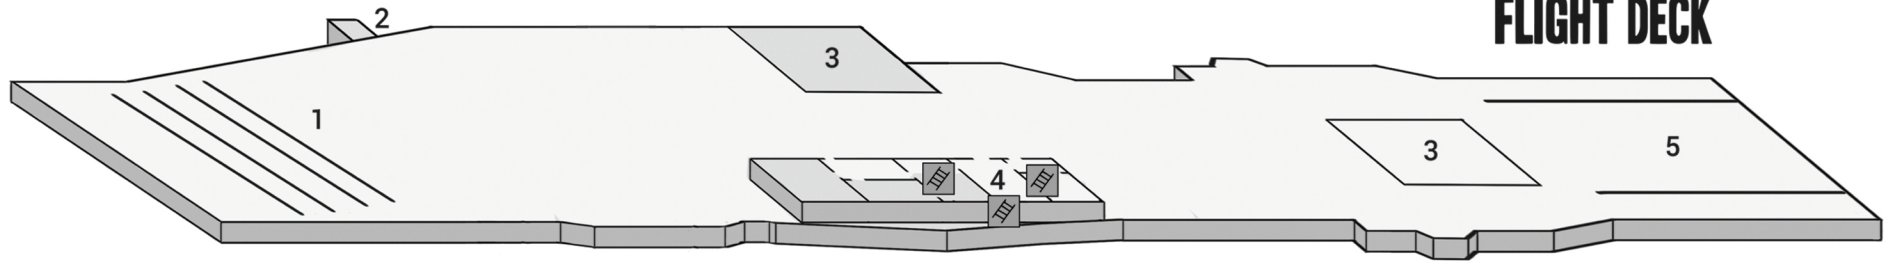

FLIGHT DECK

01 LEVEL

MUSEUM MAP

-  Ladder
-  Information
-  Men's Restroom
-  Women's Restroom
-  Accessible
-  Changing Table
-  Lockers
-  Ship's Store
-  Food & Drink
-  Emergency Exit

HANGAR DECK

2ND DECK

- | | | | |
|--|---|---|------------------------------------|
| 1. Arresting Cables & Barricade Net | 10. The Space Race & Apollo Splashdown | 19. Chapel & Ship's Library | 28. Post Office |
| 2. LSO Platform & Fresnel Lens System | 11. Special Exhibition Gallery | 20. Torpedo Workshop | 29. Marine Detachment |
| 3. Aircraft Elevators | 12. Security Desk (Lost & Found) | 21. <i>Exhibit Under Construction</i> | 30. Ready Room 4 |
| 4. Island (Island Tours Start Here) | 13. Ship's Store | 22. Women in the Military | 31. Anti-Submarine Warfare Exhibit |
| 5. Catapults | 14. Admissions & Information | 23. Sickbay | 32. Special Exhibition Gallery |
| 6. Junior Officers' Berthing | 15. Orientation | 24. Artificial Reefs & Sunken Ships | 33. Mothballs to Museum |
| 7. Fo'c'sle | 16. Forward Auxiliary Emergency Generator | 25. Welcome to the Fleet: Battle Groups | 34. Air Group 11 |
| 8. Fantail | 17. Chief Petty Officers' Mess & Lounge | 26. The Hornet Legacy | 33. Officers' Wardroom |
| 9. Friends of Nisei Exhibit (<i>up one ladder from Hangar Bay</i>) | 18. Sister Ship Row | 27. Bluejacket Family Activity Room | |