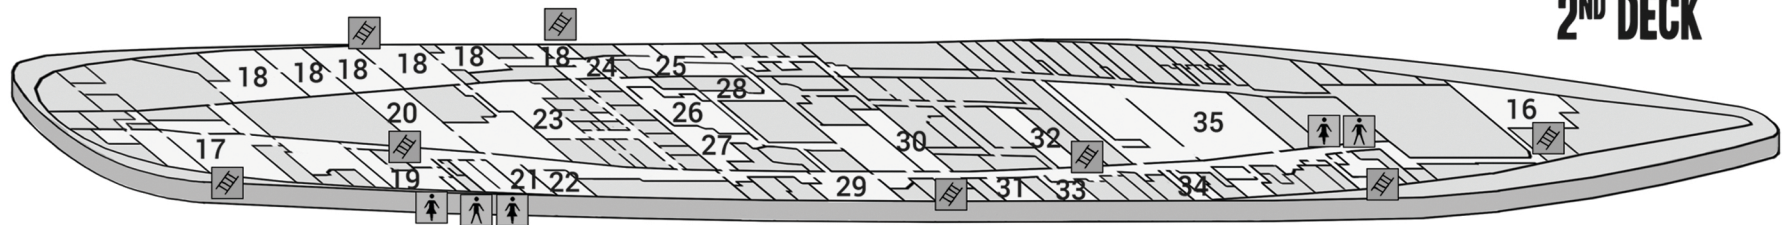

FLIGHT DECK

01 LEVEL

MUSEUM MAP

-  Ladder
-  Information
-  Men's Restroom
-  Women's Restroom
-  Accessible
-  Changing Table
-  Lockers
-  Ship's Store
-  Food & Drink
-  Emergency Exit

HANGAR DECK

2ND DECK

- | | | | |
|--|---|---|------------------------------------|
| 1. Arresting Cables & Barricade Net | 10. The Space Race & Apollo Splashdown | 19. Chapel & Ship's Library | 28. Post Office |
| 2. LSO Platform & Fresnel Lens System | 11. Special Exhibition Gallery | 20. Torpedo Workshop | 29. Marine Detachment |
| 3. Aircraft Elevators | 12. Security Desk (Lost & Found) | 21. <i>Exhibit Under Construction</i> | 30. Ready Room 4 |
| 4. Island (Island Tours Start Here) | 13. Ship's Store | 22. Women in the Military | 31. Anti-Submarine Warfare Exhibit |
| 5. Catapults | 14. Admissions & Information | 23. Sickbay | 32. Special Exhibition Gallery |
| 6. Junior Officers' Berthing | 15. Orientation | 24. Artificial Reefs & Sunken Ships | 33. Mothballs to Museum |
| 7. Fo'c'sle | 16. Forward Auxiliary Emergency Generator | 25. Welcome to the Fleet: Battle Groups | 34. Air Group 11 |
| 8. Fantail | 17. Chief Petty Officers' Mess & Lounge | 26. The Hornet Legacy | 33. Officers' Wardroom |
| 9. Friends of Nisei Exhibit (<i>up one ladder from Hangar Bay</i>) | 18. Sister Ship Row | 27. Bluejacket Family Activity Room | |